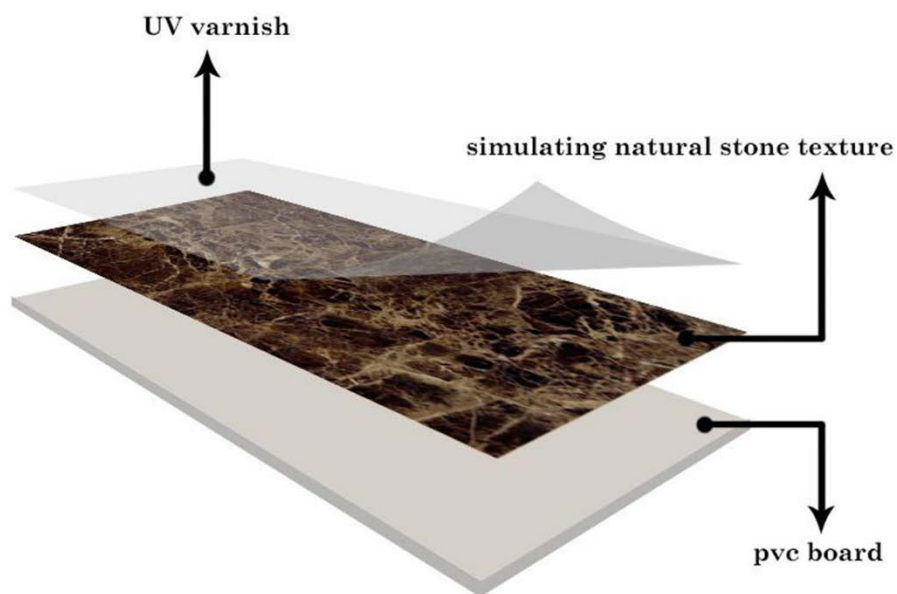

Anti-insect: PVC wallcovering is completely anti-insect and banana animals and these animals cannot cause any damage to this product.

Standard of sheets suitable for wall covering:

sheet width: 122-120 cm

Sheet height: 280 cm (variable according to customer needs)

Sheet thickness: 3.8-3.6 mm (production capacity between 2 and 5 mm)

Sheet density: 1800 kg/m³

Sheet weight: 7-6 kg per square meter

Flammability: self-extinguishing class B2 - based on DIN4102 standard

Water absorption: Zero - according to the standard

TPS-1601c

TPS-1602c

TPS-1603c

TPS-1604c

TPS-1605c

TPS-1606c

TPS-1607c